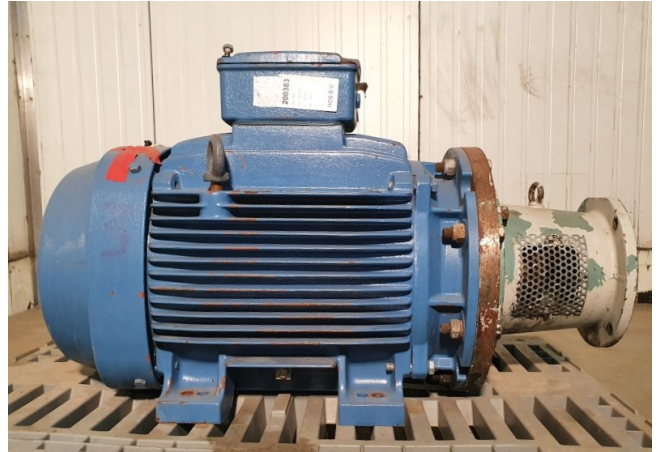

WEG 225S/M-04

Specifications

Brand	WEG
Type	225S/M-04
kW	37
RPM	1470
Size & Weight	120x800x800 mm (LxWxH) 338kg
50 Hz / 60 Hz	50 and 60 Hz
Stock	1

Description

Used WEG 225S/M-04

Used WEG electromotor type 225S/M-04 with 37kW and 1470RPM at 50Hz, 42kW and 1775RPM at 60Hz.